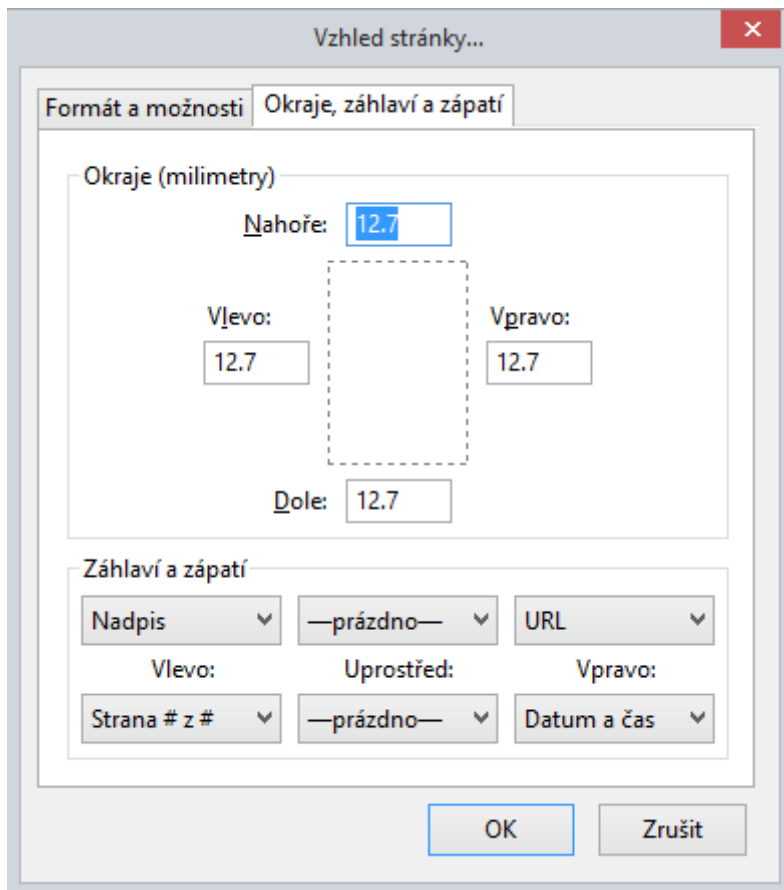

- Pokud chcete tyto záhlaví a zápatí vypnout pouze pro určitou tiskárnu, použijte tyto kroky:

1. Na panelu adresy Firefox zadejte **„about:config“**.
2. Zobrazí-li se varování, klikněte na možnost **„Přijímám riziko“**.
3. Zadejte text **„print_header“** do vyhledávacího pole této obrazovky.
4. Klikněte na příslušné položky **„print_headerleft“**, **„print_headerright“** a **„print_headercenter“** v mřížce.